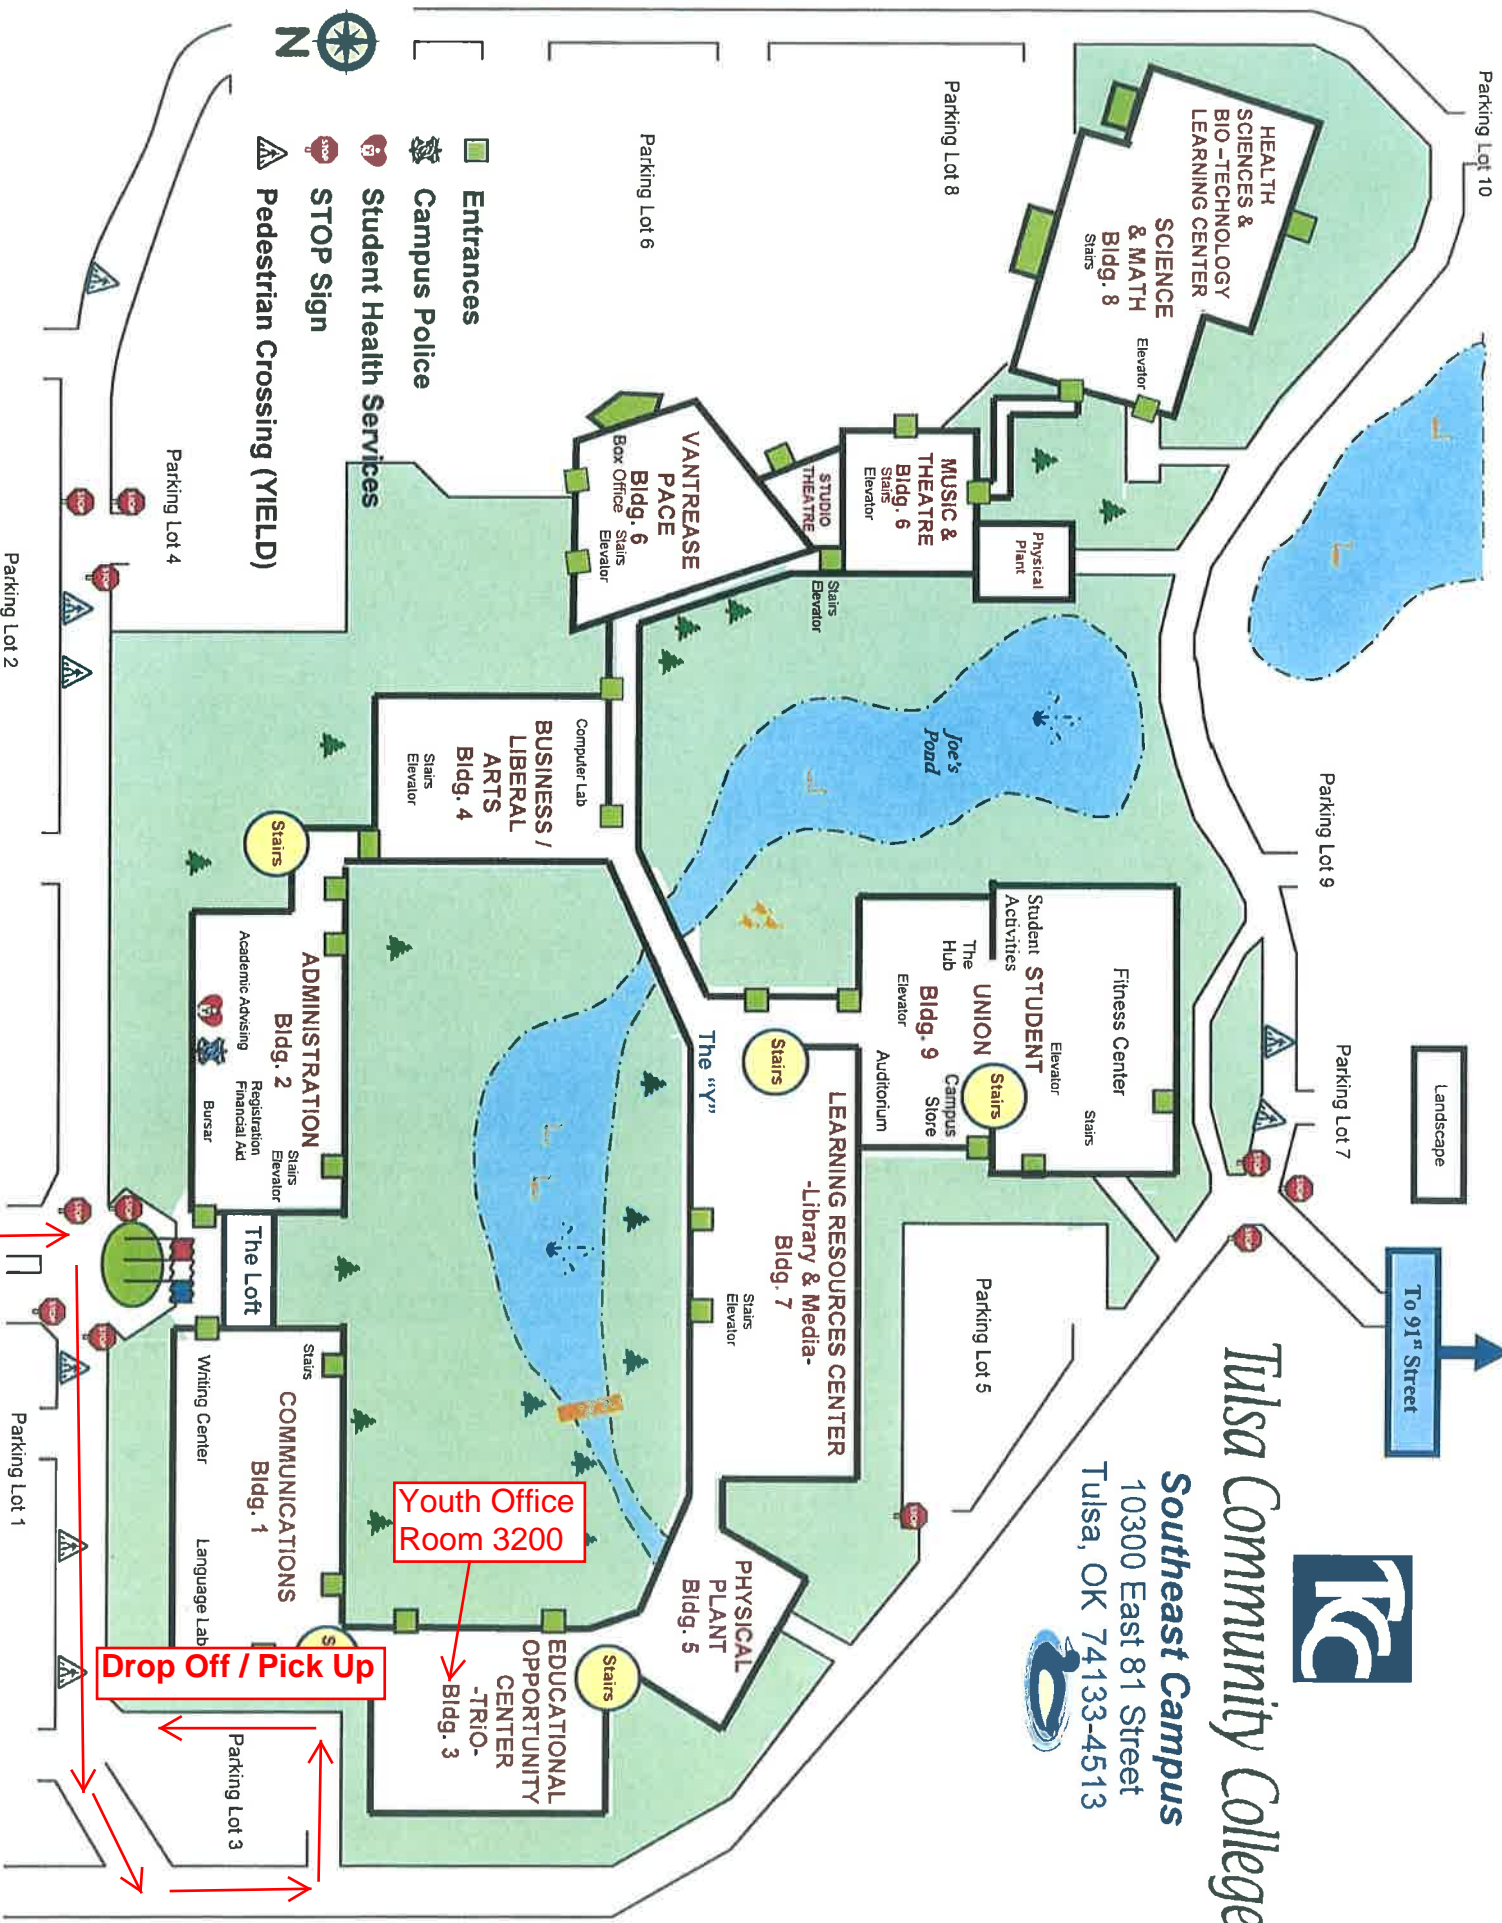

Tulsa Community College

Southeast Campus
10300 East 81 Street
Tulsa, OK 74133-4513

Youth Office Room 3200

Drop Off / Pick Up

To Garnett

81st Street

To Mingo

To 91st Street

H
W
Y
1
6
9

Parking Lot 2

Parking Lot 4

Parking Lot 6

Parking Lot 8

Parking Lot 9

Parking Lot 7

Parking Lot 5

Parking Lot 10

Landscape

- Entrances
- Campus Police
- Student Health Services
- STOP Sign
- Pedestrian Crossing (YIELD)